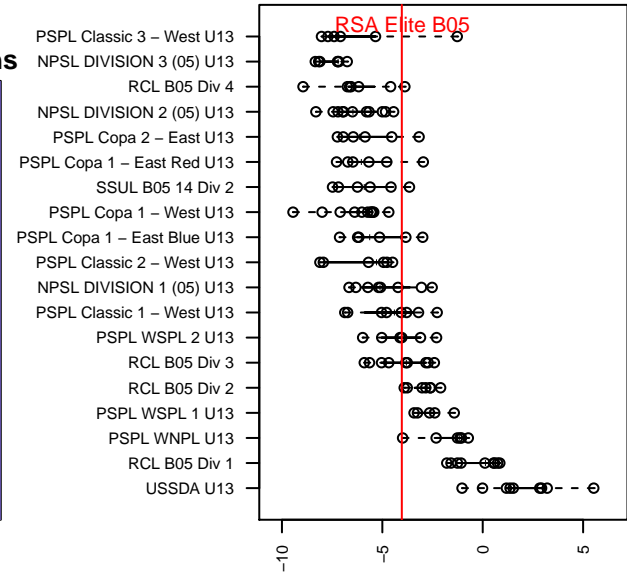

**attack and defense rating
relative to others at age
and all opponents in last 13 months**