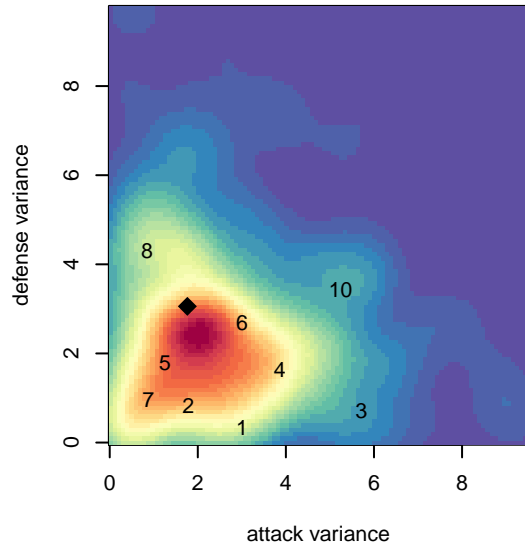

RSA Elite B05

RSA Elite
 Puyallup, WA
 B05 total strength=886
 attack=1.93 defense=0.94
 fall league = PSPL WSPL 2 U13
 spr league = Spr PSPL – '05 Super 2 – West U
 notes= Damrau 2016

alt names used:
 RAINIER SOCCER ALLIANCE RSA ELITE B0!
 RSA Elite B05 Mejia
 RSA Elite B05 Mejia
 RSA Elite B05 Mejia
 RSA Elite B05 Mejia
 RAINIER SOCCER ALLIANCE RSA ELITE B0!

RSA Elite B05
 Dots are actual minus expected GF (blue circles) and GA (red triangles).
 Blue line is smoothed change in attack strength. Red is smoothed change in defense strength.

**attack and defense variance (black dot)
relative to other teams
and top 10 in region**