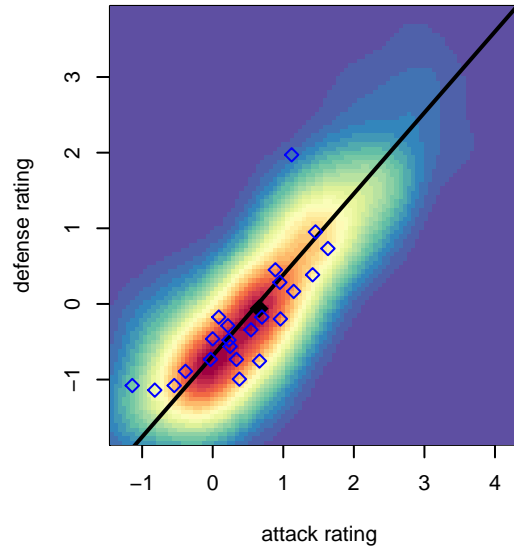

**attack and defense rating
relative to others at age
and all opponents in last 13 months**