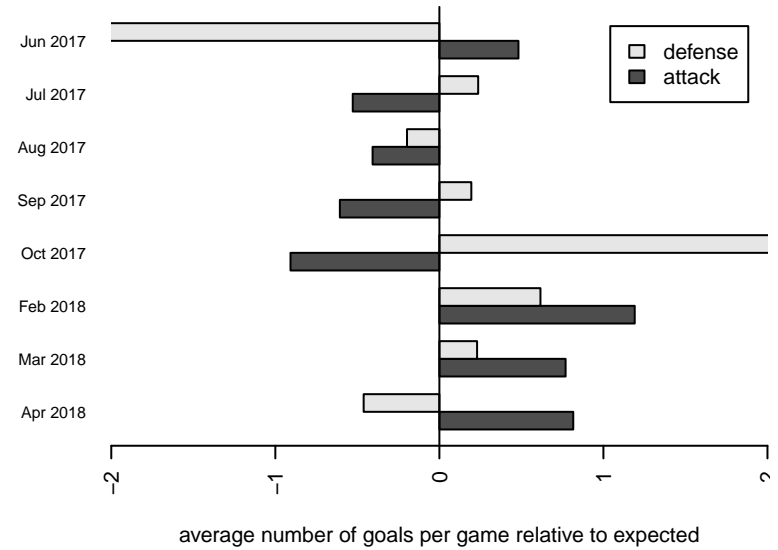

Performance relative to 13 month average