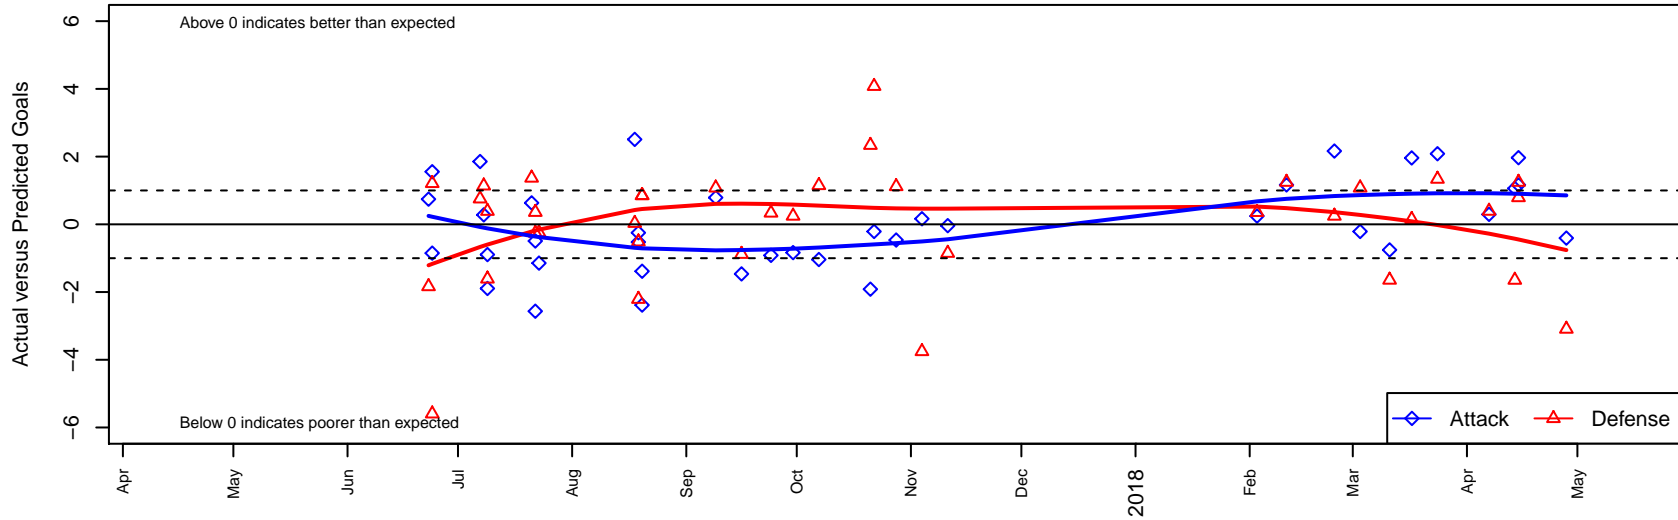

RSA Elite B05

RSA Elite
 Puyallup, WA
 B05 total strength=886
 attack=1.93 defense=0.94
 fall league = PSPL WSPL 2 U13
 spr league = Spr PSPL – '05 Super 2 – West U
 notes= Damrau 2016

alt names used:
 RAINIER SOCCER ALLIANCE RSA ELITE B0!
 RSA Elite B05 Mejia
 RSA Elite B05 Mejia
 RSA Elite B05 Mejia
 RSA Elite B05 Mejia
 RAINIER SOCCER ALLIANCE RSA ELITE B0!

Venues played:
 2017 RVS Classic BU13–14 Silver
 2017 Gunners Invitational 2005 Silver
 2017 Sounders FC Cup BU13 Silver
 2017 Tyee Cup Gold U13
 2017 PSPL WSPL 2 U13
 2017 Spr PSPL – '05 Super 2 – West U13
 2017 WA Cup U13 Silver U13

RSA Elite B05
 Dots are actual minus expected GF (blue circles) and GA (red triangles).
 Blue line is smoothed change in attack strength. Red is smoothed change in defense strength.

**attack and defense variance (black dot)
relative to other teams
and top 10 in region**